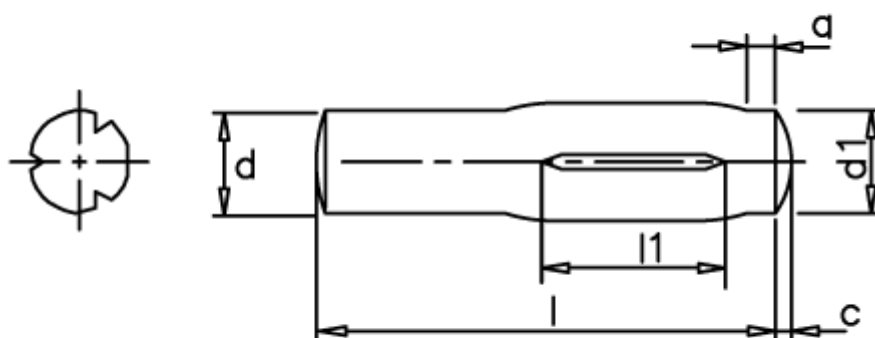

# Data Sheet

Article number: 08243524

Description: KLEE Slotted pin S24 5x20  
Steel

## Measures

---

$a = 1,5 (+1)$

$d_1 = 5.0$

$d_2 = 5.25$

Length = 8-60